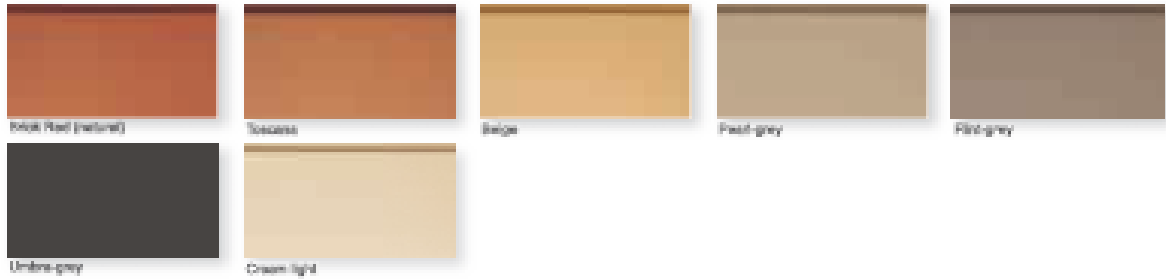

- natural clay, smooth surface
- natural finish or finished surface with graffiti protection

TONALITY ® CLASSIC NATURAL

TONALITY ® CLASSIC - GLAZED SURFACE, WITH GRAFFITI PROTECTION

TONALITY ® CLASSIC SPECIAL BRIGHT COLOURS

pbs
Tonality®

TONALITY® COLOR

Pa 1 glazed

Pa 5 glazed

PC 1 glazed

PC 2 glazed

PC 3 glazed

PC 4 glazed

Pe 1 glazed

Pe 2 glazed

Pe 3 glazed

PF 1 glazed

PF 2 glazed

PF 3 glazed

Pn 1 glazed

Pn 3 glazed